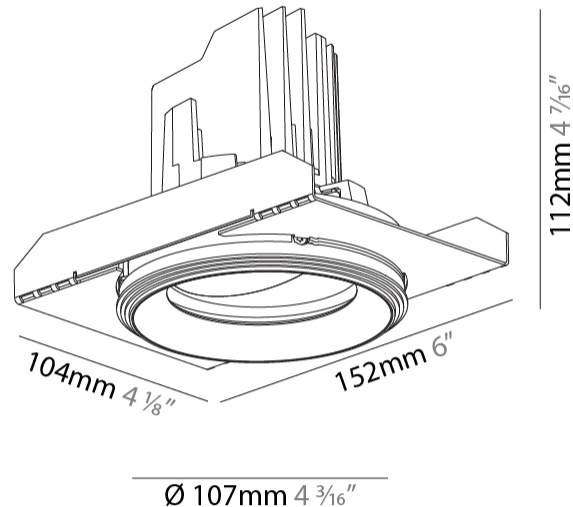

PHYSICAL

Shape: Round
Diameter (mm): 107
Diameter (in): 4 3/16
Height (mm): 112
Height (in): 4 7/16
Ceiling Thickness (mm): 10 / 12.5 / 15 / 25
Ceiling Thickness (in): 3/8 or 1/2 or 9/16 or 1
Min. Recessing Depth (mm): 130
Min. Recessing Depth (in): 5 1/8
Light Distribution: Adjustable / Downlight
Weight (kg): 0.596
Weight (lbs): 1.31
Fixture Finish: SSR / BKV / CWI / CRY / HAB / UFT / ITA / RUA / FTG / MYG / LOD / PUS / FRO / FUP / KIA / POP / BLS / SPG / MEY / GOH / GUM / CHC / COM / ABZ / JAG / OBR / MOS / ROR
Fixture Material: Aluminum Die Cast
Cut-out Measurements: Ø 111mm / 4 3/8"
Upon Request: Unique Ceiling Thickness

ELECTRICAL

Lamp Type: LED (Zhaga Standard)
Input Wattage (W): 13.2 / 16.5
Total Output Wattage (W): 12.1 / 14.7
Dimming: Tri-Mode (Non-Dimming and Phase Dimming (120Vac only) and 0-10V Dimming)
Driver Included: No
Driver Location: Recessed Housing
Driver Type: Constant Current - Universal
Driver Class: Class 2
Housing: See components
Input Voltage (V): 120 - 277
Constant Current (MA): 350

LED

Number of LEDs: 1
Color Temperature (°K): 2700 / 3000 / 3500 / 4000
Max. Delivered Lumen (lm): 850 / 950 / 1019 / 1040
Nominal Lumen (lm): 960 / 1070 / 1156 / 1180
CRI: >90 CRI
Lamp Life (hrs): 50000
Upon Request: RGB-W Tunable White Special Color Temperature Special LED

OPTICAL

Reflector: 10
Adjustability: Rotational 355°; Tilt 30°
Upon Request: Special Beam Angles

RATINGS AND CERTIFICATIONS