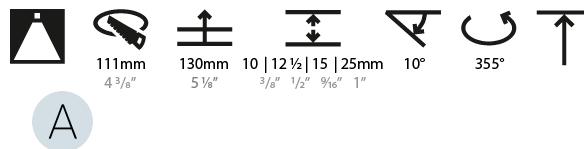

Ø 107mm 4 3/16"