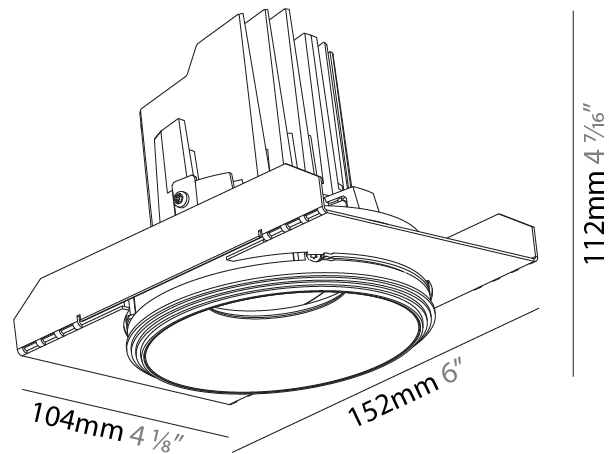

ELECTRICAL

Lamp Type: LED (Zhaga Standard)
Input Wattage (W): 13.2 / 16.5
Total Output Wattage (W): 12.1 / 14.7
Dimming: Tri-Mode (Non-Dimming and Phase Dimming (120Vac only) and 0-10V Dimming)
Driver Included: No
Driver Location: Recessed Housing
Driver Type: Constant Current - Universal
Driver Class: Class 2
Housing: See components
Input Voltage (V): 120 - 277
Constant Current (MA): 350

LED

Number of LEDs: 1
Color Temperature (°K): 2700 / 3000 / 3500 / 4000
Max. Delivered Lumen (lm): 850 / 950 / 1019 / 1040
Nominal Lumen (lm): 960 / 1070 / 1156 / 1180
CRI: >90 CRI
Efficiency (%): 88.5
Lamp Life (hrs): 50000
Upon Request: RGB-W Tunable White Special Color Temperature Special LED

OPTICAL

Reflector°: 10
Adjustability: Rotational 355°; Tilt 10°
Upon Request: Special Beam Angles

RATINGS AND CERTIFICATIONS

Zaneen Group Inc. © 2024, T 1800-388-3382, F 416-247-9319, www.zaneen.com
Certified By: Certified for North American Standards
Available for International specifications by adding "INT" at the end of the existing Model #. For assistance on 'custom' specifications, contact zteam@zaneen.com.
IP Rating: IP20
If a conflict occurs to supply the best product, we reserve the right to change specifications or materials without notice. The most recent specification sheets are found at zaneen.com